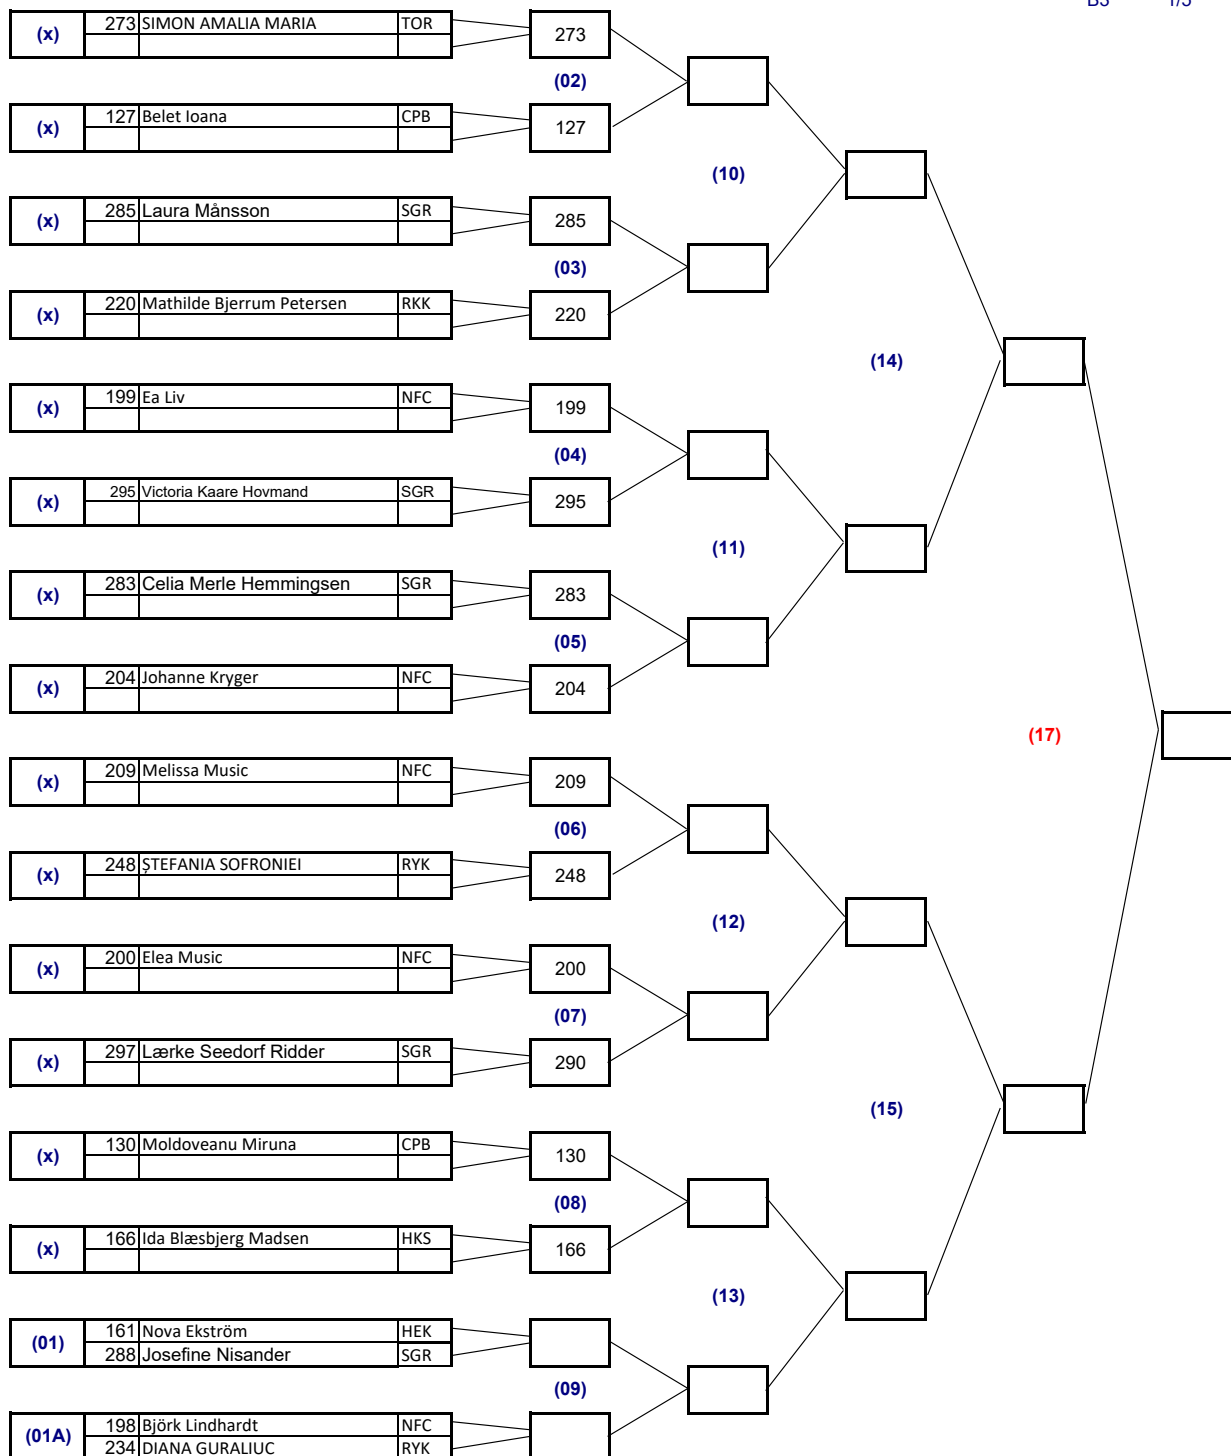

ShingoryuCup 2022

Kata

Kampnummer i parentes, rygnummer foran deltagers navn og klub initialer
 Fight number in (Brackets), The Fighter number is stated in front of Name and Club initials

Kata Piger 9-12år B/Girls 9-12 years B

Tatami 3

B3 1/5

					3.plads
(16)					