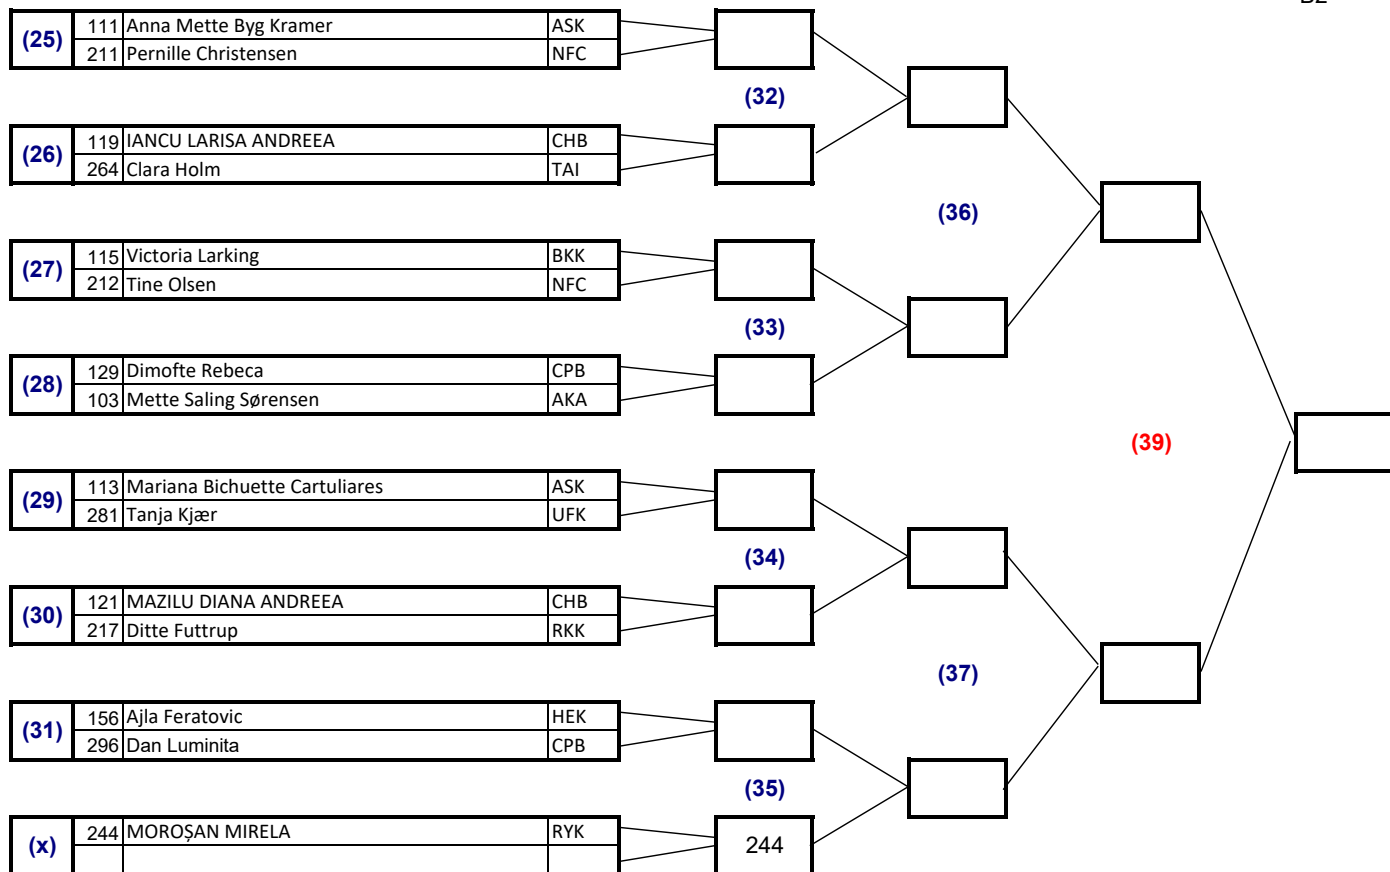

ShingoryuCup 2022

Kata

Kampnummer i parentes, rygnummer foran deltagers navn og klub initialer
 Fight number in (Brackets), The Fighter number is stated in front of Name and Club initials

Kata Kvinder Senior +18 år Women Senior +18 Years A

Tatami 2

B2 3/3

3.plads			
(38)			